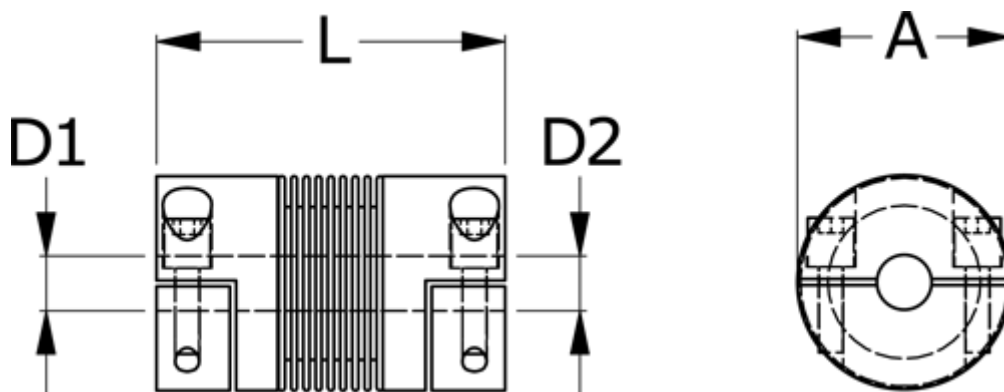

Data Sheet

Article number: 33302H00100230808

Description: Bellow coupling type 2H size10
Length 23 mm, bore 8/8 mm

Measures

A	= 15.5
D1	= 8
D2	= 8
L	= 23
Nom. torque NM (Tkn)	= 1